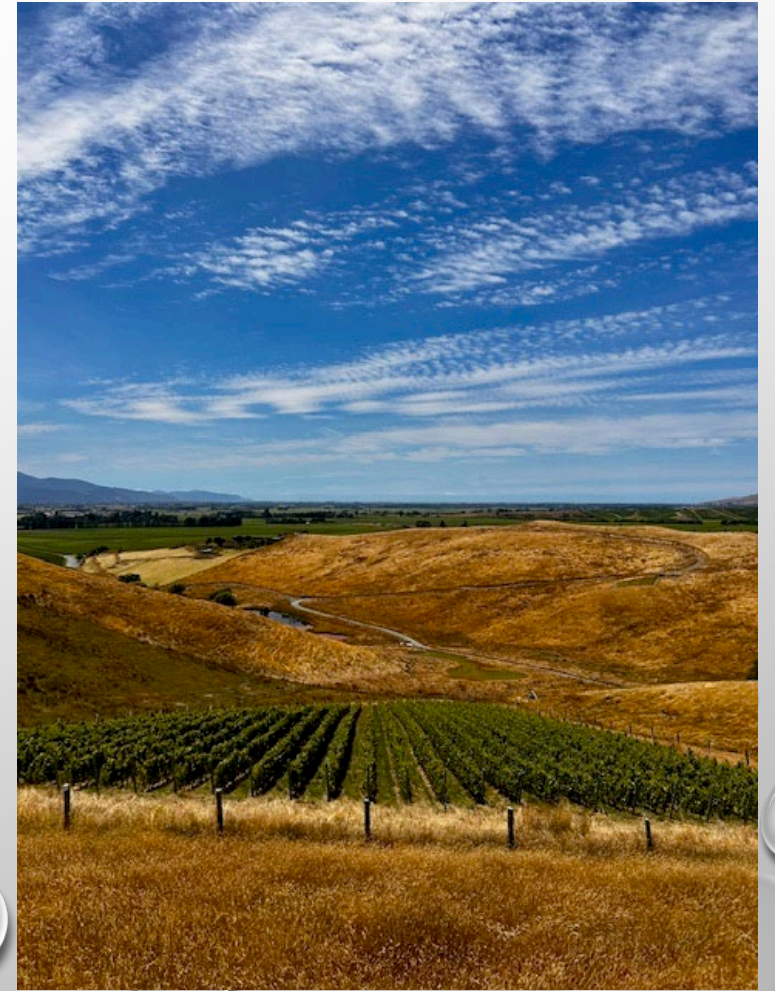

The background of the entire image is a light, neutral gradient. Scattered across this background are numerous water droplets of various sizes and shapes. Some are large and prominent, while others are small and subtle. Each droplet has a realistic, three-dimensional appearance with highlights and shadows, suggesting a glossy surface.

WAIRAU - MARLBOROUGH

CHARDONNAY

2023 NOVUM

2022 NOUS

2022 FROMM – CLAYVIN VINEYARD

2021 THE WREKIN – OLIVE GROVE

2022 ASHLEIGH BARROWMAN/SIREN WINE QUEEN OF SWORDS

2021 HANS HERZOG

WAIRAU - MARLBOROUGH